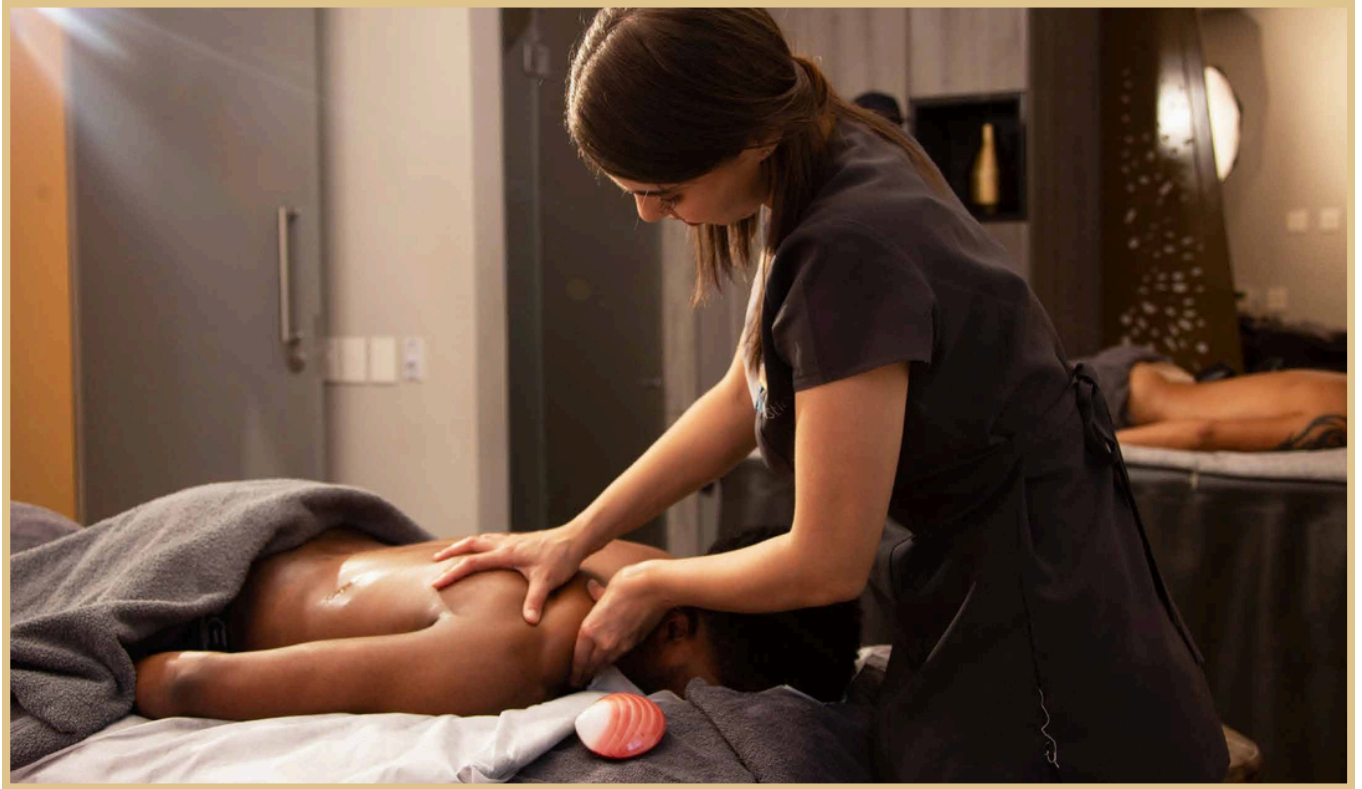

BODY REFINEMENT THERAPY

75 mins | **R990**

Experience the ultimate transformation with our Body Refinement Therapy, where every step is designed to sculpt, tone, and rejuvenate your body. Begin with invigorating dry body brushing to exfoliate and stimulate circulation, followed by a slimming massage that contours and refines. Conclude with a detoxifying body wrap that draws out impurities, leaving your skin smooth, firm, and revitalized.

SIGNATURE FOUR SEASONS JOURNEY

75 mins | **R1 040**

Embark on a journey of transformation that mirrors the changing seasons. This comprehensive massage experience treats your skin to exfoliation, a hydrating serum, luxurious body butter, and a soothing soy candle. Like Autumn prepares the earth, your skin receives a gentle exfoliation. Spring brings moisture and nourishment with a hydrating serum. The embrace of Summer's body butter leaves your skin glowing. Finally, Winter's warmth arrives with a luxurious soy candle massage that dissolves stress and tension, leaving you feeling rejuvenated and radiant.