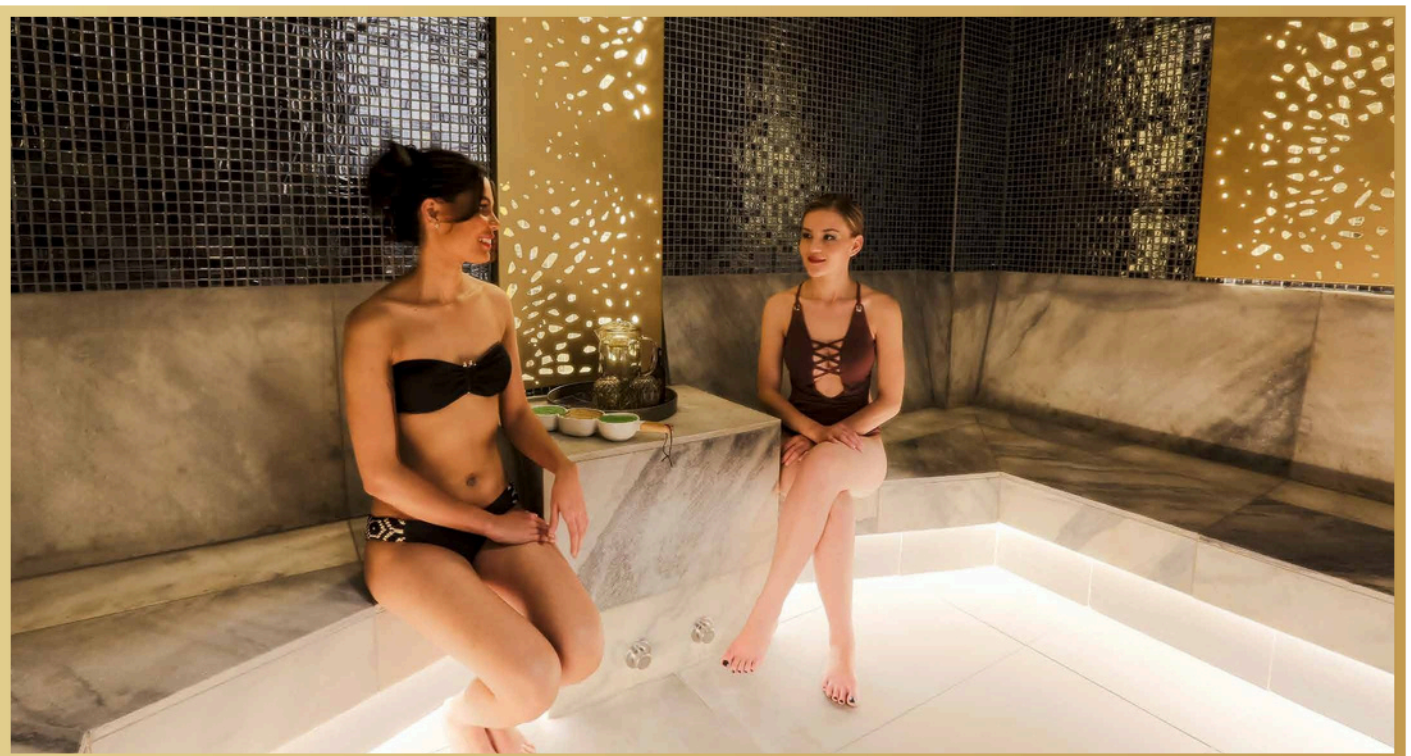

SPA FACILITIES **(Without treatments)**

2 hrs | **R520**

Pamper yourself in our spa's amenities, which include a steam room, pool area, and Swiss showers. These are available for a separate fee for those looking to unwind and relax without booking specific treatments

RASUL RITUAL

30 mins | **R480**

Based on the traditional Turkish bath, this exfoliating and cleansing ritual uses a self applied pure natural medicinal earth mud, to cleanse and detoxify the body, combined with a herb-infused steam to open pores and draw out impurities. To complete the ceremony, a tropical rain shower will wash away the mud providing an all over cleansing, detoxifying and rejuvenating experience. This ceremony can be enjoyed as a group or with a partner.

Our complimentary spa facilities may include Steam Rooms, Swiss Showers, and Indoor Heated Jet Pools.

*These facilities are complimentary with any spa treatment booked, excluding grooming treatments.